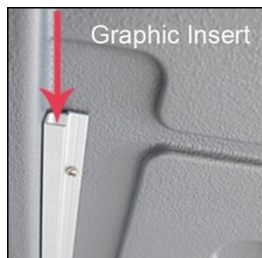

Sidewalk A-Frame - Plastic

evolvo

❖ EVOLVO Fillable Sidewalk Sign

The EVOLVO A-Frame is engineered for outdoor use to attract passersby into the store.

This display, advertising board is double-sided, providing near 360° visibility.

Frequent graphic updates are easy. Simply slide the 23.4"W x 33.1"H corrugated plastic poster into the aluminum channels which keep them in place.

In case of wind or heavy crowds, the base features plugs to easily weight the unit with up to 6lbs of sand. The hinges lock in position to prevent the sign from falling flat.

They are manufactured from polyethylene which will withstand the elements without rusting and ensuring that they will last for a long time.

These A-Frame sidewalk signs fold flat for storage and portability. There is also a handle on top, making these sign holders simple to transport.

The EVOLVO sidewalk frame is great advertising displays for:

- Retail and convenience stores
- Shopping malls
- Restaurants and bars
- Office buildings

BENEFITS & SPECIFICATIONS

- Use single or double sided. (Graphics Not Included).
- Easy to change 5mm corrugated plastic poster inserts.
- Graphic Size: 23.4" x 33.1" (594mm x 841mm).
- Round corners are a safety measure for pavement use.
- Fill with sand to provide stability in the wind.
- Has a handle on top for easy transporting.
- Folds flat for storage and portability.
- Net weight without inserts or sand is 23lbs