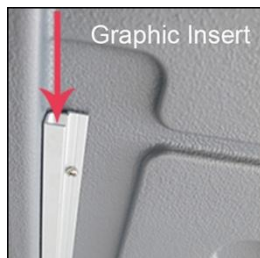

Frequent graphic updates are easy. Simply slide the 23.4"W x 33.1"H corrugated plastic poster into the aluminum channels which keep them in place.

In case of wind or heavy crowds, the base features plugs to easily weight the unit with up to 6lbs of sand. The hinges lock in position to prevent the sign from falling flat.

They are manufactured from polyethylene which will withstand the elements without rusting and ensuring that they will last for a long time.

These A-Frame sidewalk signs fold flat for storage and portability. There is also a handle on top, making these sign holders simple to transport.

The EVOLVO sidewalk frame is great advertising displays for:

- Retail and convenience stores
- Shopping malls
- Restaurants and bars
- Office buildings

BENEFITS & SPECIFICATIONS

- Use single or double sided. (Graphics Not Included).
- Easy to change 5mm corrugated plastic poster inserts.
- Graphic Size: 23.4" x 33.1" (594mm x 841mm).
- Round corners are a safety measure for pavement use.
- Fill with sand to provide stability in the wind.
- Has a handle on top for easy transporting.
- Folds flat for storage and portability.
- Net weight without inserts or sand is 23lbs